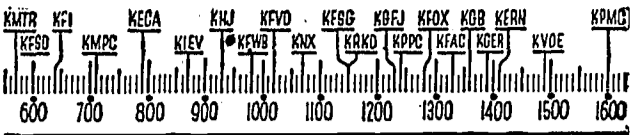

YOUR Radio TODAY

Owing to present war conditions changes in the programs listed may be made without notice.

SUNDAY CHURCH SERVICES

7 A.M. KFWB—Everyman's Church. KNX—Air Church.	10:30 A.M. KPPC—Church News. KFSG—Almee McPherson.	3:30 P.M. KECA—Church Federation.
7:30 A.M. KRKD—Rev. Squires. KNX—Church.	10:45 A.M. KPPC—Church Service.	4 P.M. KGER—Gospel Tidings.
8 A.M. KFVD—Rev. Salas. KNX—Air Church. KFAC—Country Church.	11 A.M. KPPC—Church Service. KFAC—Church of Open Door.	4:30 P.M. KMTR—Bible Treasury. KGER—Rev. Davis. KFOX—Fireside Church.
8:30 A.M. KFWB—Union Rescue Church.	12 NOON KMTR—St. Brendan Choir.	4:45 P.M. KGER—Colonial Tabernacle.
8:45 A.M. KMTR—W. B. Record. KFVD—Church of Christ.	12:30 P.M. KHJ—Dr. Floyd Johnson.	5:30 P.M. KGER—Rev. Weber. KMTR—Martin L. Thomas.
9 A.M. KMTR—Bob Shuler.	1:30 P.M. KHJ—Young People's Church.	7 P.M. KMTR—R. P. Shuler. KFSG—Almee McPherson.
9:15 A.M. KPPC—Dr. Middlemas. KFAC—Liberal Catholic Hr.	2 P.M. KMTR—Lutheran Church.	8 P.M. KPPC—Church Service. KFWB—Presbyterian Church.
9:30 A.M. KGER—March Ahead Time.	2:30 P.M. KFOX—Rev. Billy Adams.	9:30 P.M. KFAC—"Glorious Hope." KFSG—Wendell St. Clair.
9:45 A.M. KPPC—Dr. Fitch. KGER—Revival.	3 P.M. KHJ—Lutheran Hour. KFOX—Rev. Ivie. KECA—Catholic Hr. KFSG—Evangelistic.	9:45 P.M. KFWB—Angelica Lutheran Church.
10 A.M. KGER—Fullerton 4 Square.		